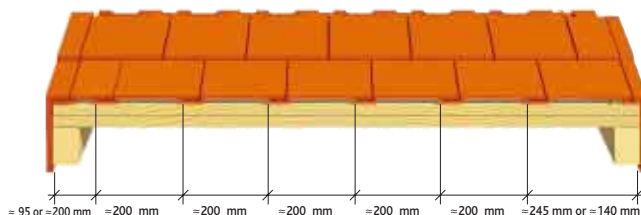

Installation using independent verge tiles