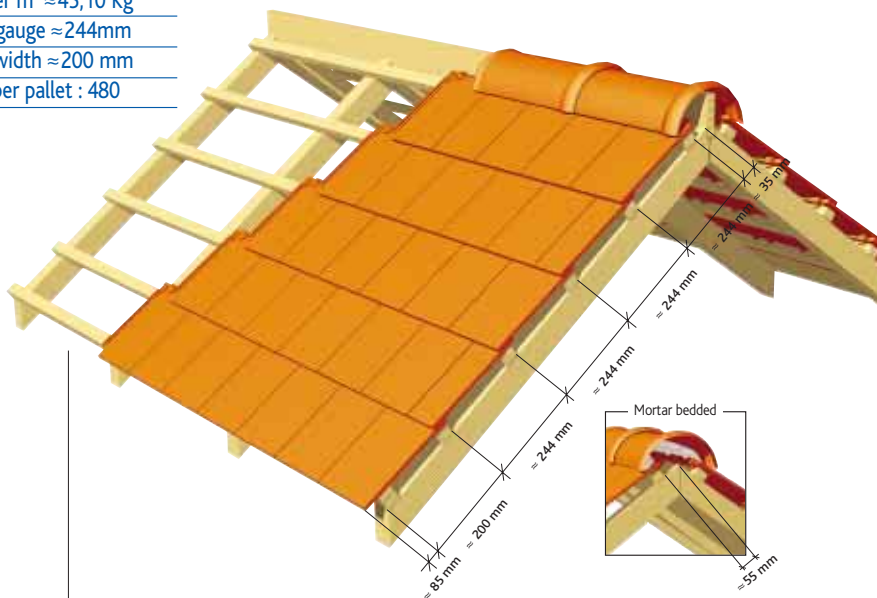

# >> BEAUVOISE Clay Roofing Tiles

The Beauvoise is a small format flat interlocking clay roof tile and clay slate made at St Germer de Fly in the Beauvais region.

It must be laid broken bonded and at steep roof pitches. With its thin leading edge and attractively balanced format this concept has endless applications both as an interlocking plain tile and as a clay slate.

## Main Characteristics

Flat interlocking tile	Laid broken bonded
Length overall ≈313 mm	Weight per m <sup>2</sup> ≈45,10 Kg
Width overall ≈235 mm	Nominal gauge ≈244mm
Unit weight ≈2,2 Kg	Working width ≈200 mm
Coverage per m <sup>2</sup> ≈20,5	Number per pallet : 480