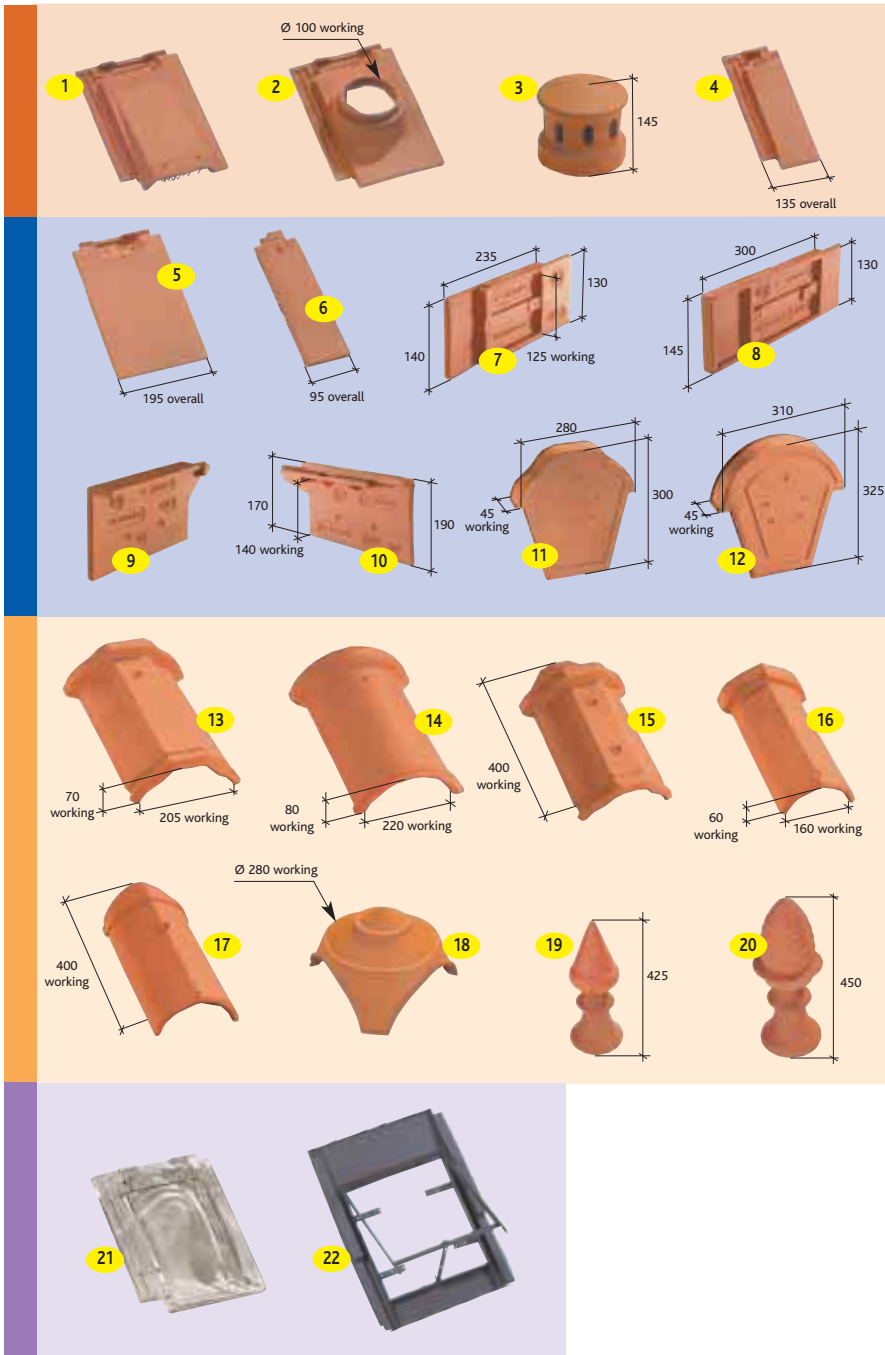

## Main Characteristics

Flat interlocking tile	Laid broken bonded
Length overall ≈313 mm	Weight per m <sup>2</sup> ≈45,10 Kg
Width overall ≈235 mm	Nominal gauge ≈244mm
Unit weight ≈2,2 Kg	Working width ≈200 mm
Coverage per m <sup>2</sup> ≈20,5	Number per pallet : 480

### COLOURS

Terre de Beauce

NEW

Burnt Red

Slate

To minimise the effect of minor colour variation in the fired product it is advisable to mix tiles from 3 different pallets.

Installation without independent verge tiles

Installation using independent verge tiles

## Accessories

All dimensions are in millimetres and are approximate