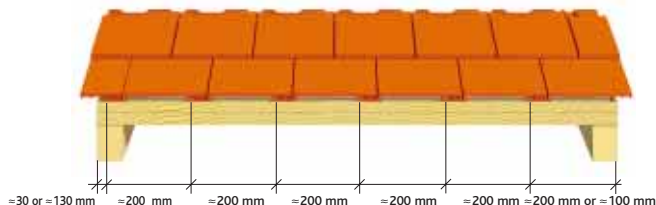

## Main Characteristics

Flat interlocking tile	Laid broken bonded
Length overall ≈313 mm	Weight per m <sup>2</sup> ≈45,10 Kg
Width overall ≈235 mm	Nominal gauge ≈244mm
Unit weight ≈2,2 Kg	Working width ≈200 mm
Coverage per m <sup>2</sup> ≈20,5	Number per pallet : 480

### COLOURS

Terre de Beauce

NEW

Burnt Red

Slate

To minimise the effect of minor colour variation in the fired product it is advisable to mix tiles from 3 different pallets.

Installation without independent verge tiles